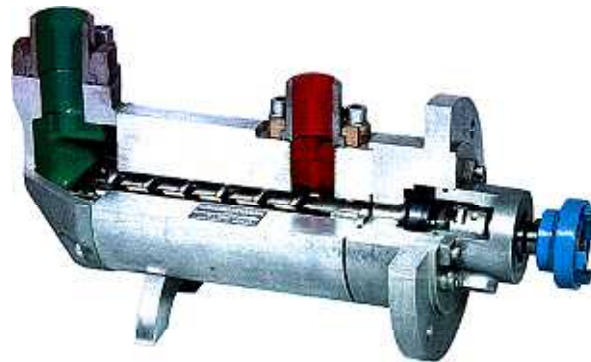

- Flow: 2-160 l/min, Head: 7-16 bar

IMO AB – Products

LPQ

ACG

ACF

•Flow: 65-7500 l/min, Head: 16 bar

IMO AB – Products

D4

E4

D6

- Flow: 10-900 l/min, Head: 100-250 bar

PUMPS FOR THE WORLD

A Member of the
COLFAX PUMP GROUP

IMO AB – Products

T4

- Flow: 15-160 l/min, Head: 16 bar