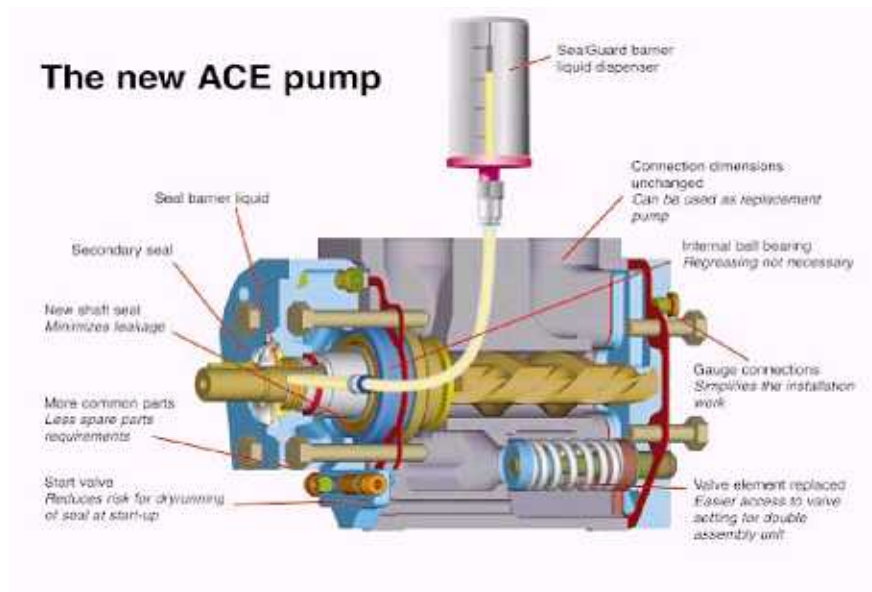

IMO AB – Products

A Member of the
COLFAX PUMP GROUP

Seal-guard

GA/GAR