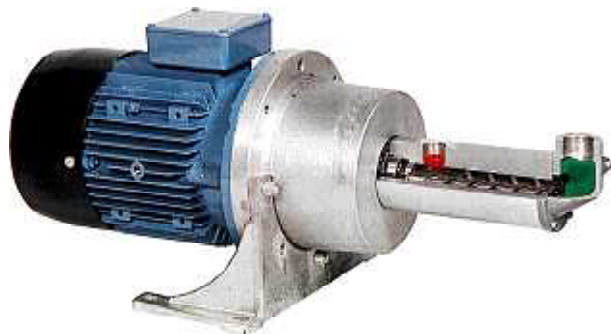

- Flow: 2-160 l/min, Head: 7-16 bar

IMO AB – Products

LPQ

ACG

ACF

•Flow: 65-7500 l/min, Head: 16 bar

IMO AB – Products

D4

E4

D6

- Flow: 10-900 l/min, Head: 100-250 bar

PUMPS FOR THE WORLD

A Member of the
COLFAX PUMP GROUP

IMO AB – Products

T4

- Flow: 15-160 l/min, Head: 16 bar