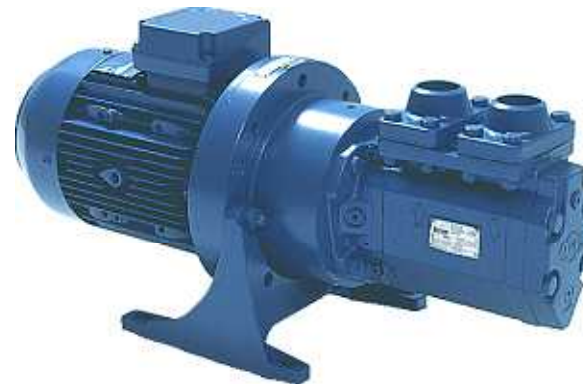

IMO AB - Profile

- A dominating brand in the global marine & power market
 - (船舶 & パワー市場にて、世界規模な普及率のあるブランド。)
- Focusing on pumping oil; fuel, lube, and hydraulic
 - (ポンプオイル(燃料、潤滑、そして油圧)が主軸)
- Primary product is the 3-screw pump
 - (主な製品は3軸スクリューポンプ)
- Quick and reliable support from initial design throughout the life-time of the installation
 - (設置期間を通して初期の設計からの迅速で信頼できる支援)

Colfax - Organisation

CPG - Organisation

IMO AB – Applications

- Fuel, Diesel & Lube Oil
 - Transfer
 - Feed
 - Circulation
- Separator Feed
- Sludge / Bilge (3rd party products)

IMO AB – Products

LPD

ACD

ACE